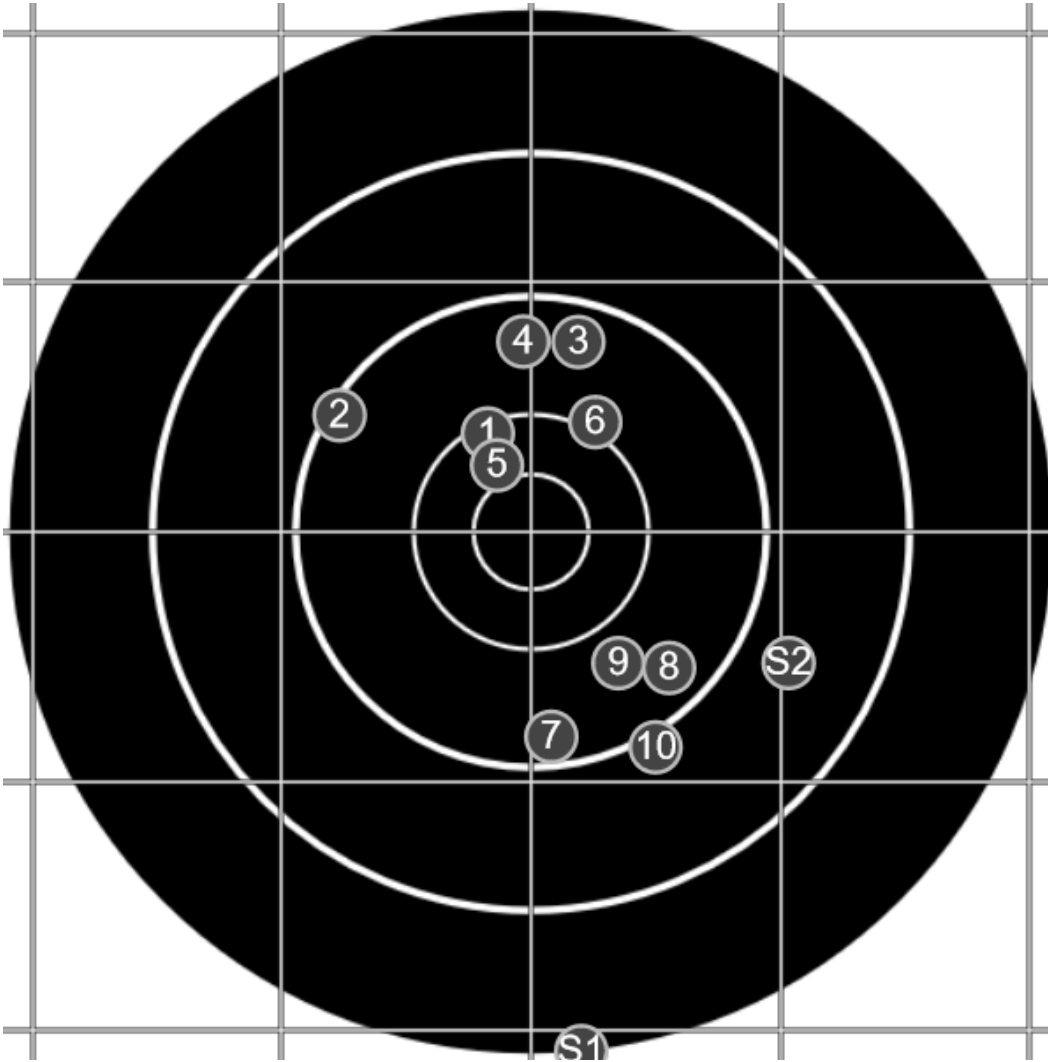

**SILVER
MOUNTAIN
TARGETS**
Made in Canada

true
10/02/2024
12:37:34 pm

BRC Club Shoot
Series 3
900 yards

BRC T4 [-63]
AU-LR

Group: 488.6 mm
(351.4w x 432.4h)

(F)
Shooter
Mal Wright [m24]

51.0

FINAL
v: 1824, sd: 44.5

**SILVER
MOUNTAIN
TARGETS**
Made in Canada

true
10/02/2024
1:09:28 pm

BRC Club Shoot
Series 3
900 yards

BRC T4 [-63]
AU-LR

Group: 485.9 mm
(391.4w x 478.5h)

(F)
Shooter
Mal Wright [m24]

45.0

FINAL
v: 1659, sd: 553.8